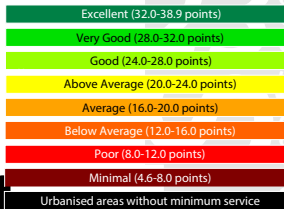

SNAMUTS Composite Index

Average: 22.2