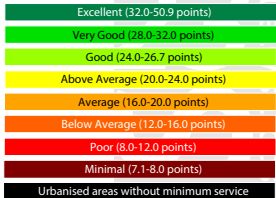

SNAMUTS Composite Index

Average: 22.3