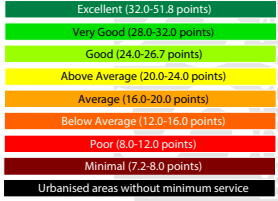

# SNAMUTS Composite Index

Average: 22.6