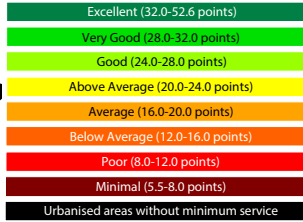

### SNAMUTS Composite Index

Average: 18.5