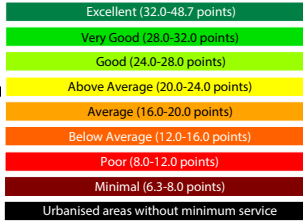

SNAMUTS Composite Index

Average: 18.3