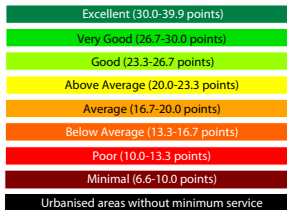

Utrecht 2010

SNAMUTS Benchmarking Composite Index

Average: 16.1