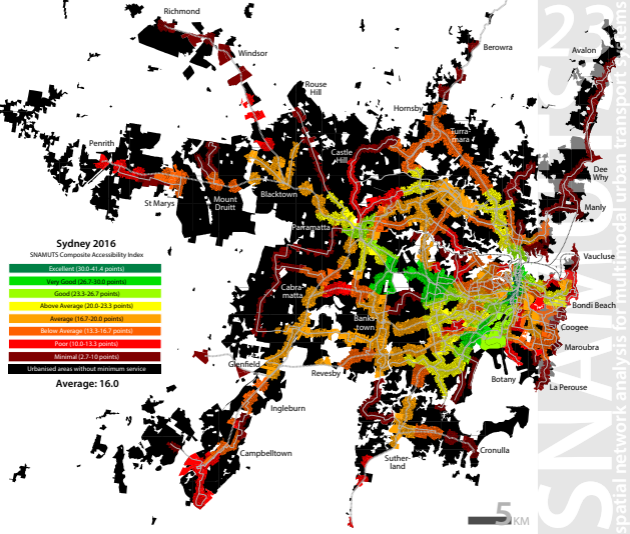

### Sydney 2016

SNAMUTS Composite Accessibility Index

Excellent (30.0-41.4 points)

Very Good (26.7-30.0 points)

Good (23.3-26.7 points)

Above Average (20.0-23.3 points)

Average (16.7-20.0 points)

Below Average (13.3-16.7 points)

Poor (10.0-13.3 points)

Minimal (2.7-10.0 points)

Urbanised areas without minimum service

Average: 16.0

5 KM