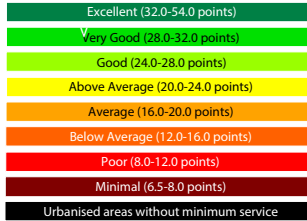

SNAMUTS Composite Index

Average: 33.9

5 KM