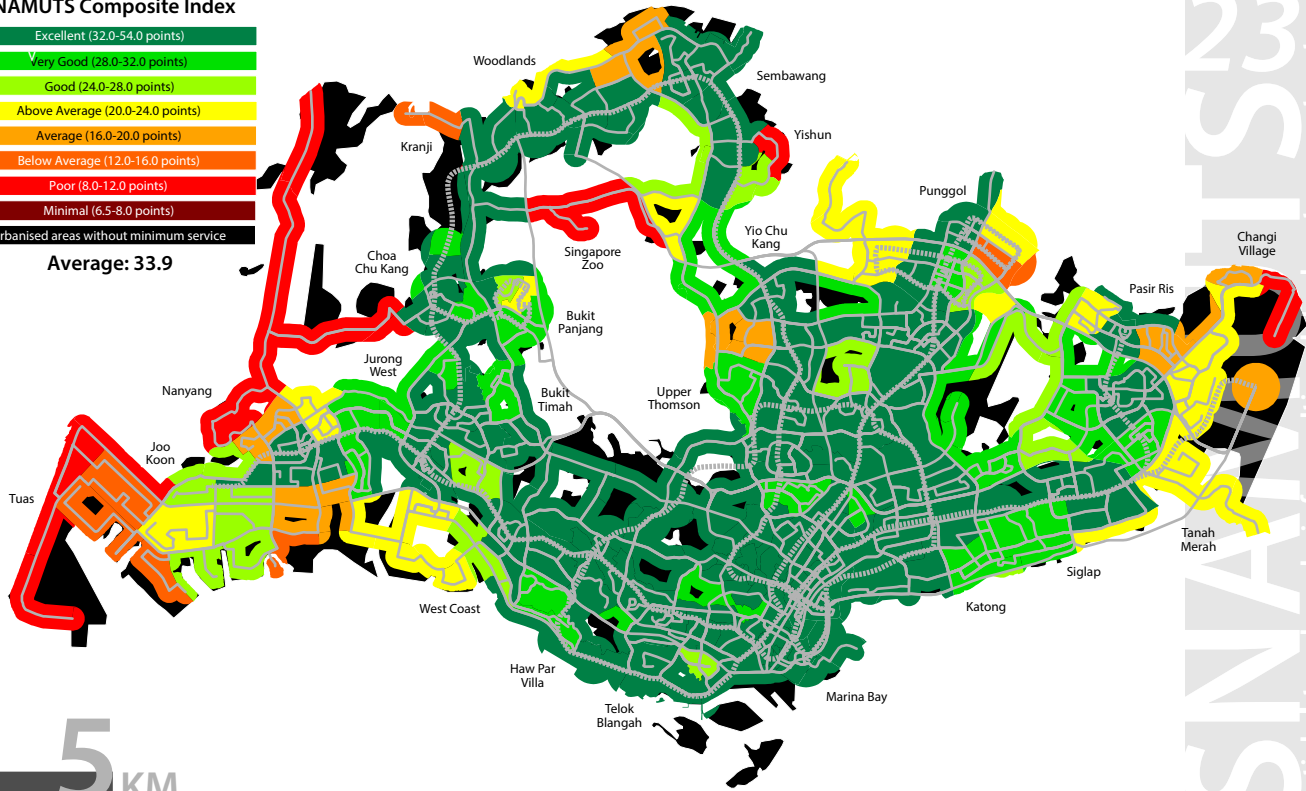

SNAMUTS Composite Index

Average: 33.9

5 KM