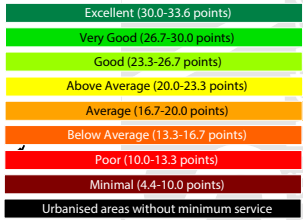

Perth 2011

SNAMUTS Benchmarking Composite Index

Average: 14.2