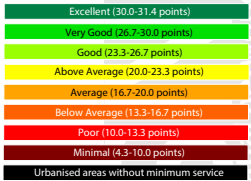

Perth 2011

SNAMUTS Benchmarking Composite Index

Average: 13.3