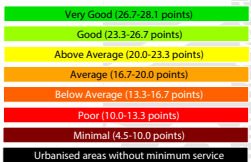

Perth 2007

SNAMUTS Benchmarking Composite Index

Average: 12.7