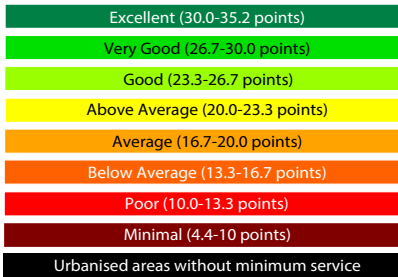

### Melbourne 2014

SNAMUTS Composite Accessibility Index

Average: 16.2