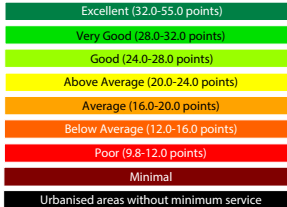

### SNAMUTS Composite Index

Average: 28.8