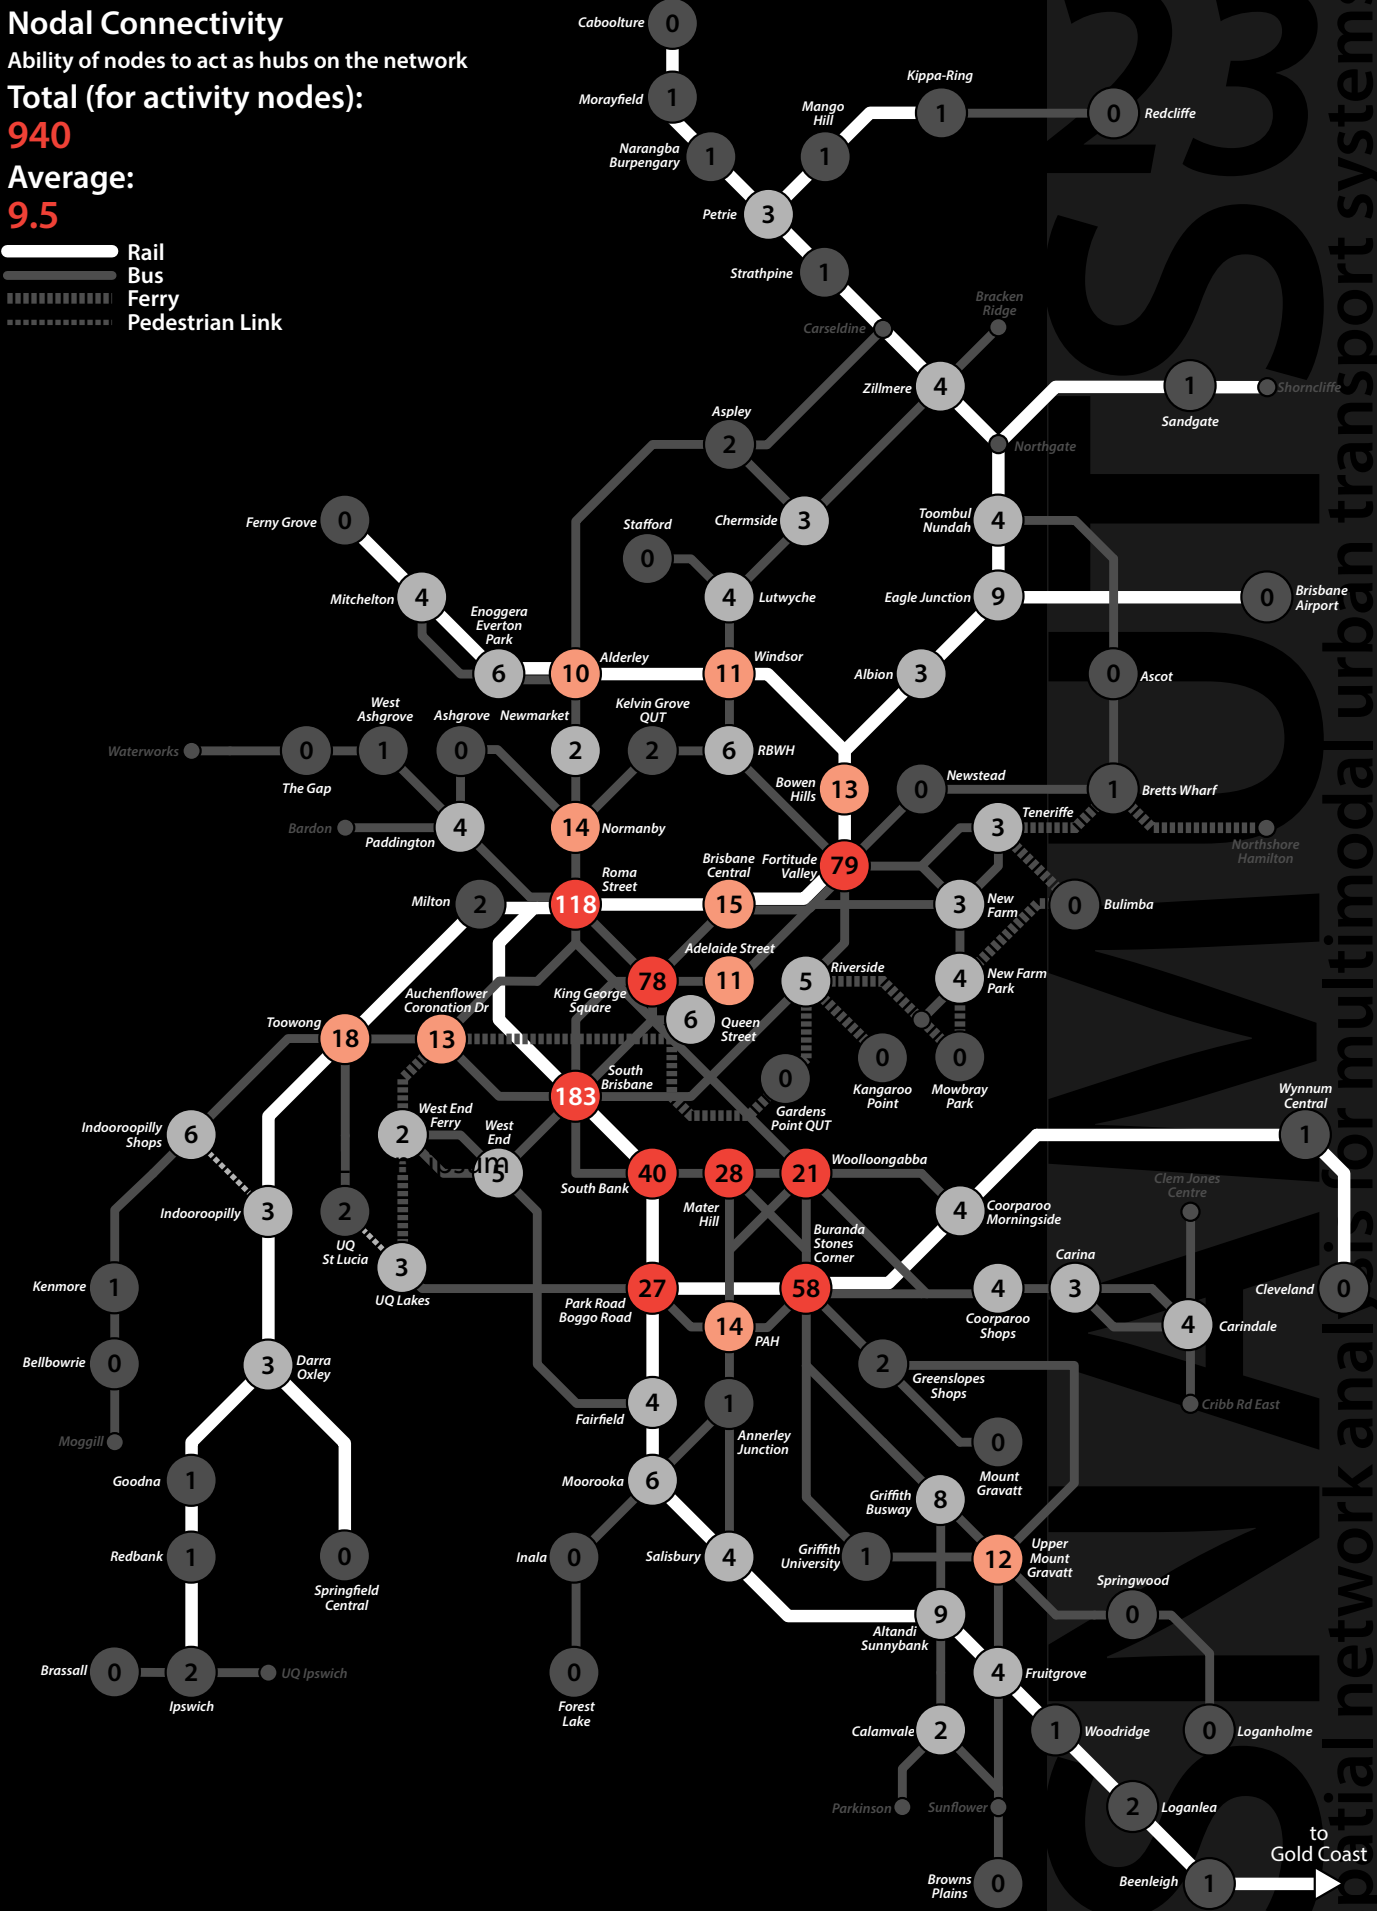

# Nodal Connectivity

Ability of nodes to act as hubs on the network

Total (for activity nodes):

940

Average:

9.5

- Rail
- Bus
- Ferry
- Pedestrian Link

to Gold Coast