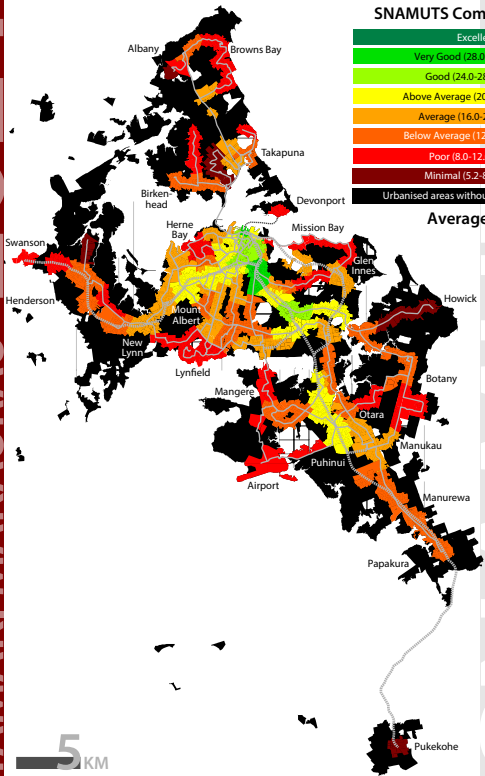

SNAMUTS Composite Index

Average: 16.5