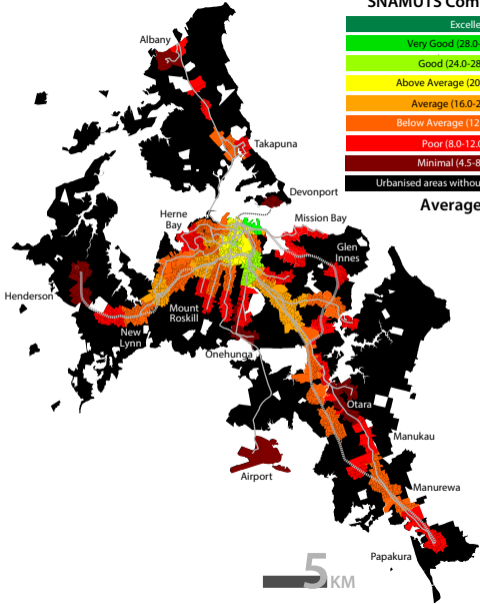

SNAMUTS Composite Index

Average: 13.9