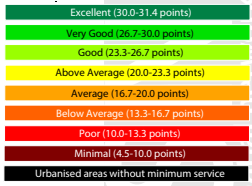

Perth 2008

SNAMUTS Benchmarking Composite Index

Average: 13.9