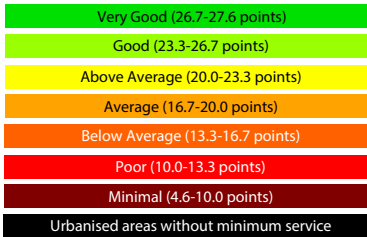

Portland 2012

SNAMUTS Composite Accessibility Index

Average: 14.5